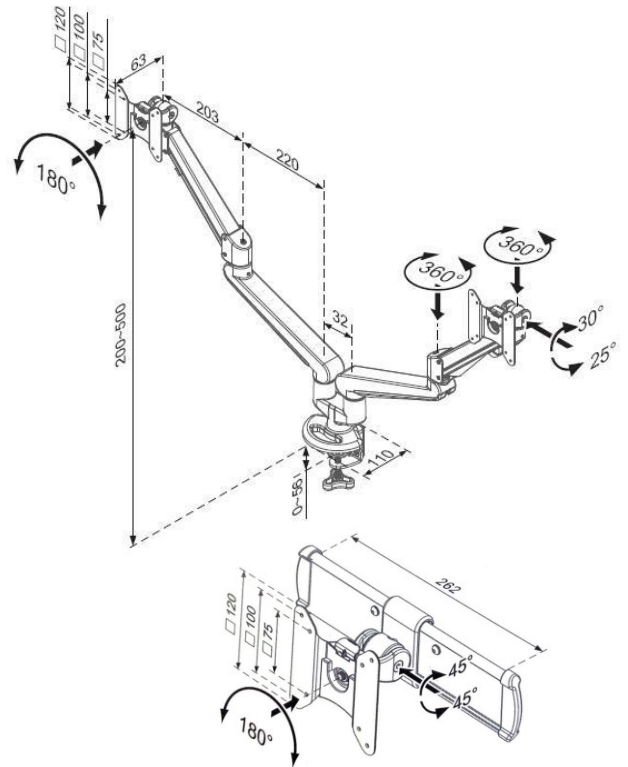

Ascend Dual Gas Arm with Adjuster and Through-desk Fixing

Product Specification

Product code	CMS3148C-ED & CMS2858 – BLACK
*Weight capacity	From 3 – 8kg per arm
**Maximum Screen Size	42"
Height adjustment range	200mm – 500mm from desktop
Max forward extension	486mm
Width adjuster	262mm
VESA	75mm & 100mm VESA compliant
Movement	Height adjustment, tilt, swivel, rotation and reach

*Capacity may be reduced if monitor size is greater than 26" or depth is greater than 5.5cm

**Subject to weight being within range & VESA 75 x 75mm or 100 x 100mm, please refer to our measurements / line drawings and check with screen manufacturers measurements including bezel

Additional Information

Through desk fixing for desktop up to 36mm

Integral cable management

2 screen gas assisted height adjustment

Lockable quick release VESA function

180° anti rotation feature

Over 90% of the aluminium alloy content is recycled